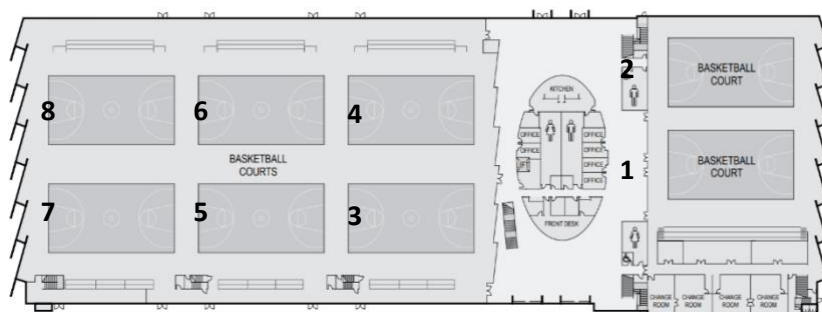

BASKETBALL

Bendat Basketball Centre

Divisions

Division A	Division B	Division C
Iona	Iona	Iona
MLC	MLC	MLC
Penrhos	Penrhos	Santa Maria 1
Perth College	Perth College	Santa Maria 2
PLC	PLC	St Mary's
Santa Maria	Santa Maria	
St Hilda's	St Hilda's	
St Mary's	St Mary's	

Game Length

Division A and B Games :   2 x 8 minute halves
                                                 2 minute half time
                                                 Central hooter to commence playing
                                                 Round Robin Competition – GF, play off based on ladder results

Division C Games: 4 x 8 minute quarters
                                                 2 min quarter time, half time
                                                 Round Robin Competition – GF , play off based on ladder results