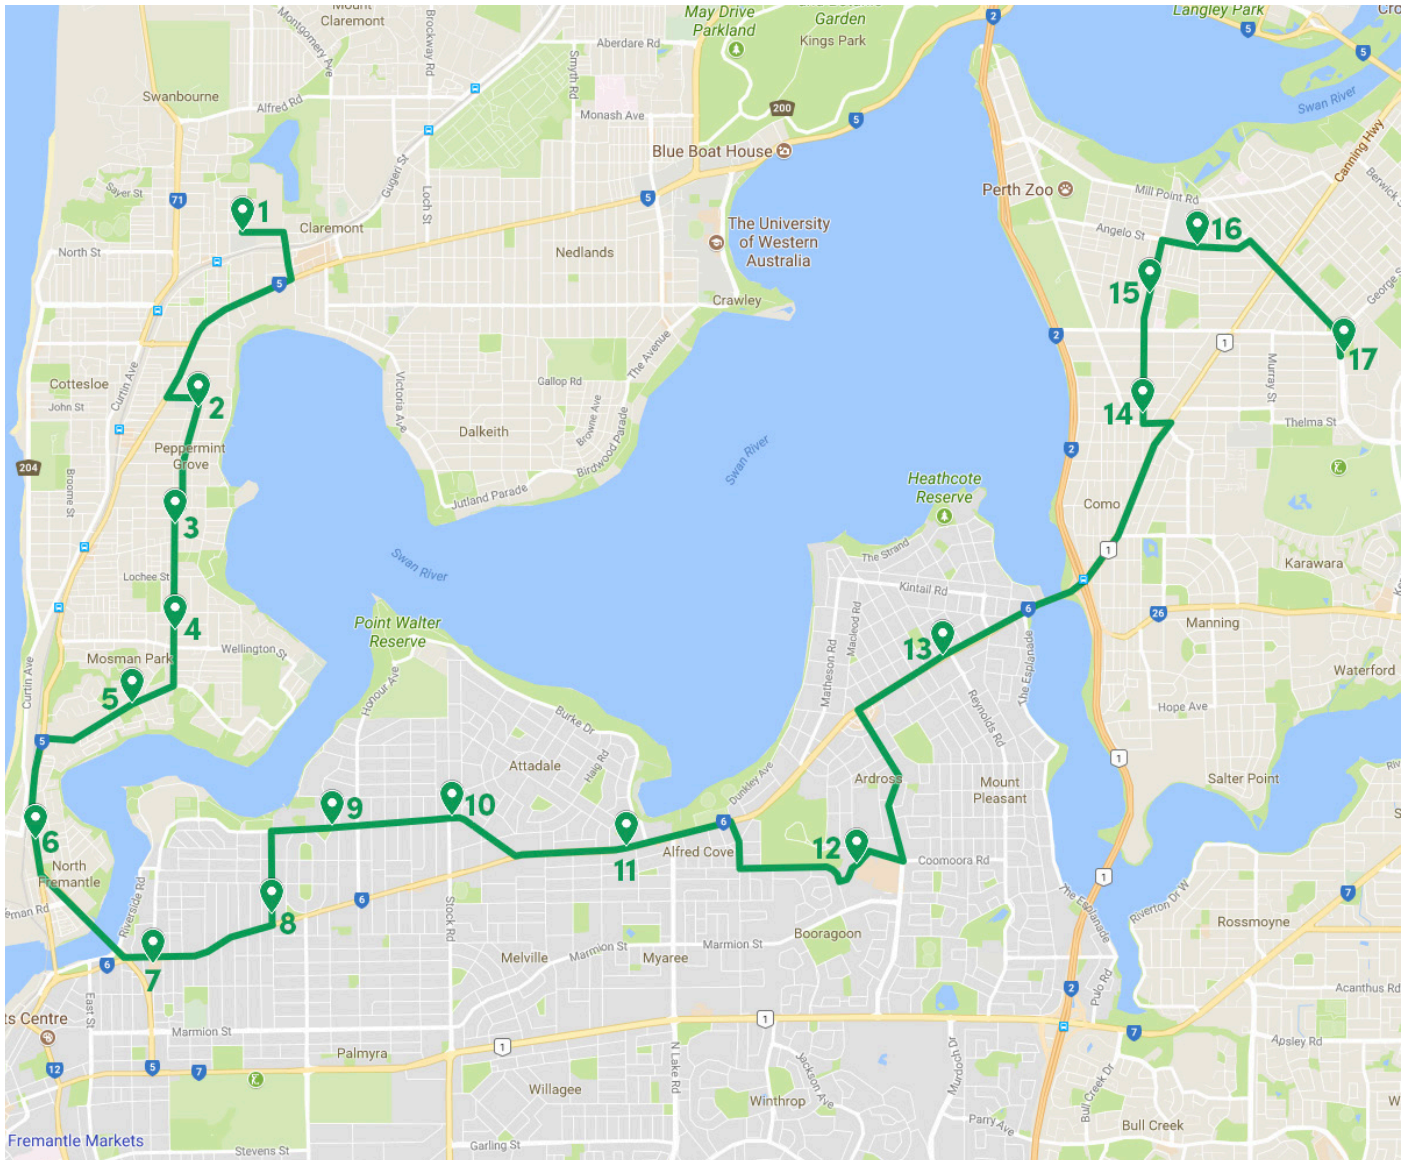

PRESBYTERIAN LADIES' COLLEGE AND SCOTCH COLLEGE SCHOOL BUS ROUTES

Como | South Perth | Applecross | Alfred Cove | Attadale | Bicton | Fremantle Bus Route (AM)

Como | South Perth | Applecross | Alfred Cove | Attadale | Bicton | Fremantle Bus Route (AM)

Como | South Perth | Applecross | Alfred Cove | Attadale | Bicton | Fremantle Bus Route (PM)

Como | South Perth | Applecross | Alfred Cove | Attadale | Bicton | Fremantle Bus Route (PM)

STOP 1	Scotch College
STOP 2	Presbyterian Ladies' College
STOP 3	Palmerston Street, Mosman Park (outside St Hilda's) [Stop ID: 19629]
STOP 4	73 Palmerston Street, Mosman Park (before Victoria St) [Stop ID: 19632]
STOP 5	McCabe Street, Mosman Park (before Hayes Tce) [Stop ID: 19667]
STOP 6	96 Stirling Highway, North Fremantle (opposite Train Station) [Stop ID: 10423]
STOP 7	140 Canning Highway, East Fremantle (before Preston Point Rd) [Stop ID:10290]
STOP 8	111 Petra Street, Bicton
STOP 9	217 Preston Point Road, Bicton [Stop ID: 10894]
STOP 10	297 Preston Point Road, Attadale
STOP 11	556 Canning Hwy, Alfred Cove [Stop ID: 10309]
STOP 12	10A Almodbury Road, Booragoon (outside Melville City Library)
STOP 13	Canning Highway (after Gairloch Street), Applecross [Stop ID: 25894]
STOP 14	215 Coode Street, South Perth [Stop ID: 26356]
STOP 15	91 Coode Street, South Perth [Stop ID: 11886]
STOP 16	Angelo Street, South Perth (outside Wesley College) [Stop ID: 11892]
STOP 17	Hayman Road, Como (after George St) [Stop ID: 11263]