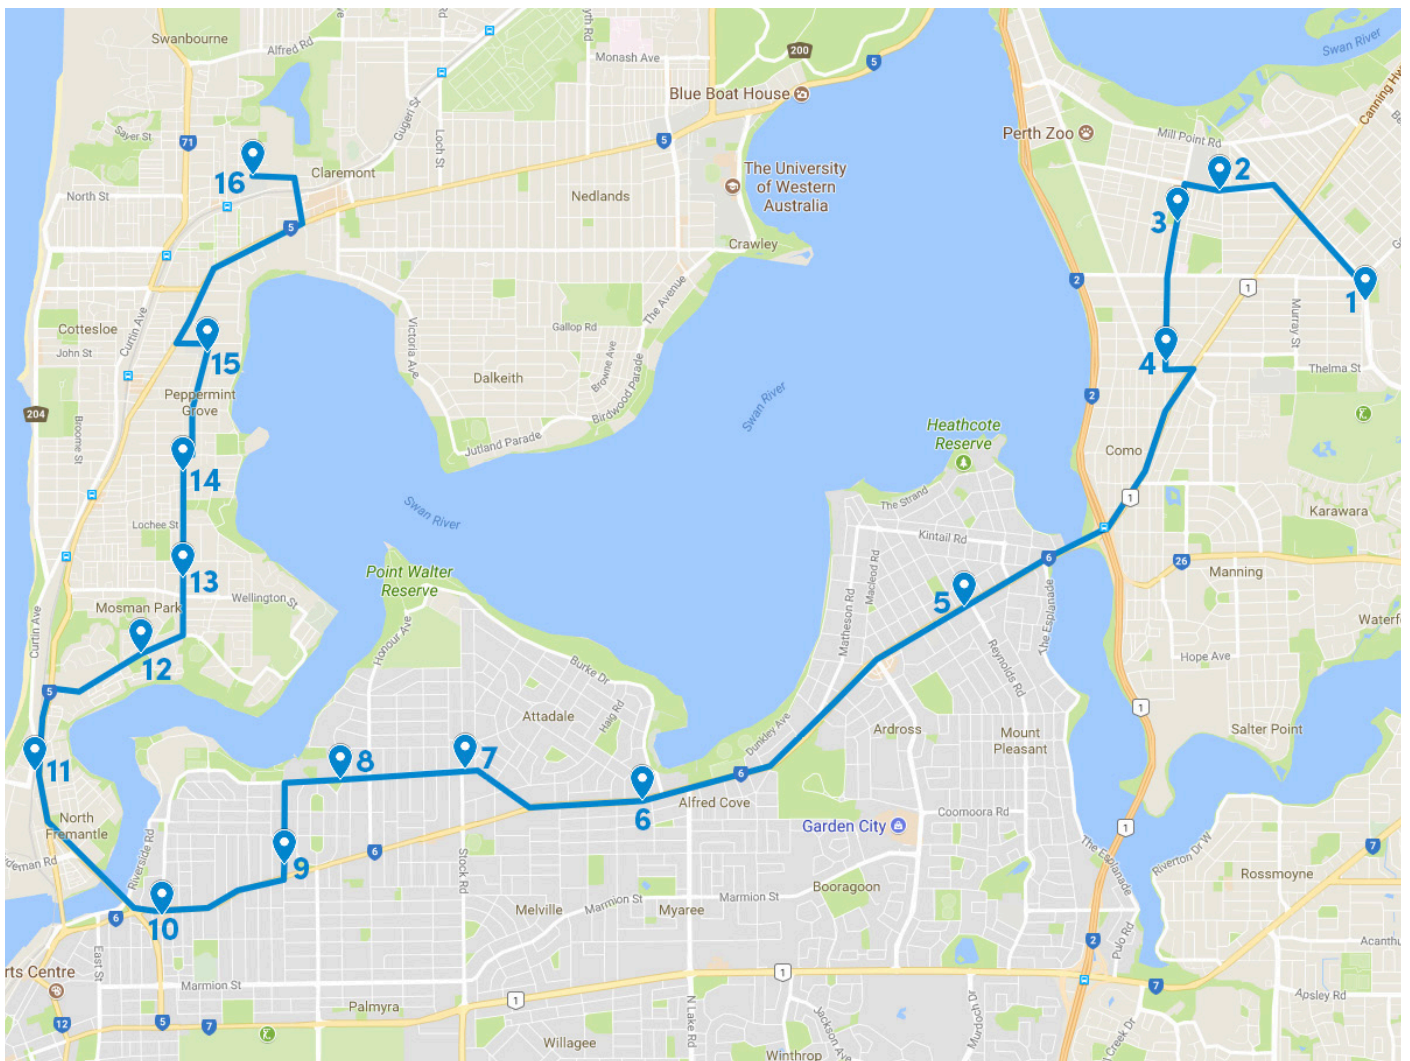

PRESBYTERIAN LADIES' COLLEGE AND SCOTCH COLLEGE SCHOOL BUS ROUTES

Como | South Perth | Applecross | Alfred Cove | Attadale | Bicton | Fremantle Bus Route (AM)

Como | South Perth | Applecross | Alfred Cove | Attadale | Bicton | Fremantle Bus Route (AM)

Como | South Perth | Applecross | Alfred Cove | Attadale | Bicton | Fremantle Bus Route (PM)

Como | South Perth | Applecross | Alfred Cove | Attadale | Bicton | Fremantle Bus Route (PM)

STOP 1	Scotch College
STOP 2	Presbyterian Ladies' College
STOP 3	Palmerston Street, Mosman Park (outside St Hilda's) [Stop ID: 19629]
STOP 4	73 Palmerston Street, Mosman Park (before Victoria St) [Stop ID: 19632]
STOP 5	McCabe Street, Mosman Park (before Hayes Tce) [Stop ID: 19667]
STOP 6	96 Stirling Highway, North Fremantle (opposite Train Station) [Stop ID: 10423]
STOP 7	140 Canning Highway, East Fremantle (before Preston Point Rd) [Stop ID:10290]
STOP 8	111 Petra Street, Bicton
STOP 9	217 Preston Point Road, Bicton [Stop ID: 10894]
STOP 10	297 Preston Point Road, Attadale
STOP 11	556 Canning Hwy, Alfred Cove [Stop ID: 10309]
STOP 12	10A Almodbury Road, Booragoon (outside Melville City Library)
STOP 13	Canning Highway (after Gairloch Street), Applecross [Stop ID: 25894]
STOP 14	215 Coode Street, South Perth [Stop ID: 26356]
STOP 15	91 Coode Street, South Perth [Stop ID: 11886]
STOP 16	Angelo Street, South Perth (outside Wesley College) [Stop ID: 11892]
STOP 17	Hayman Road, Como (after George St) [Stop ID: 11263]