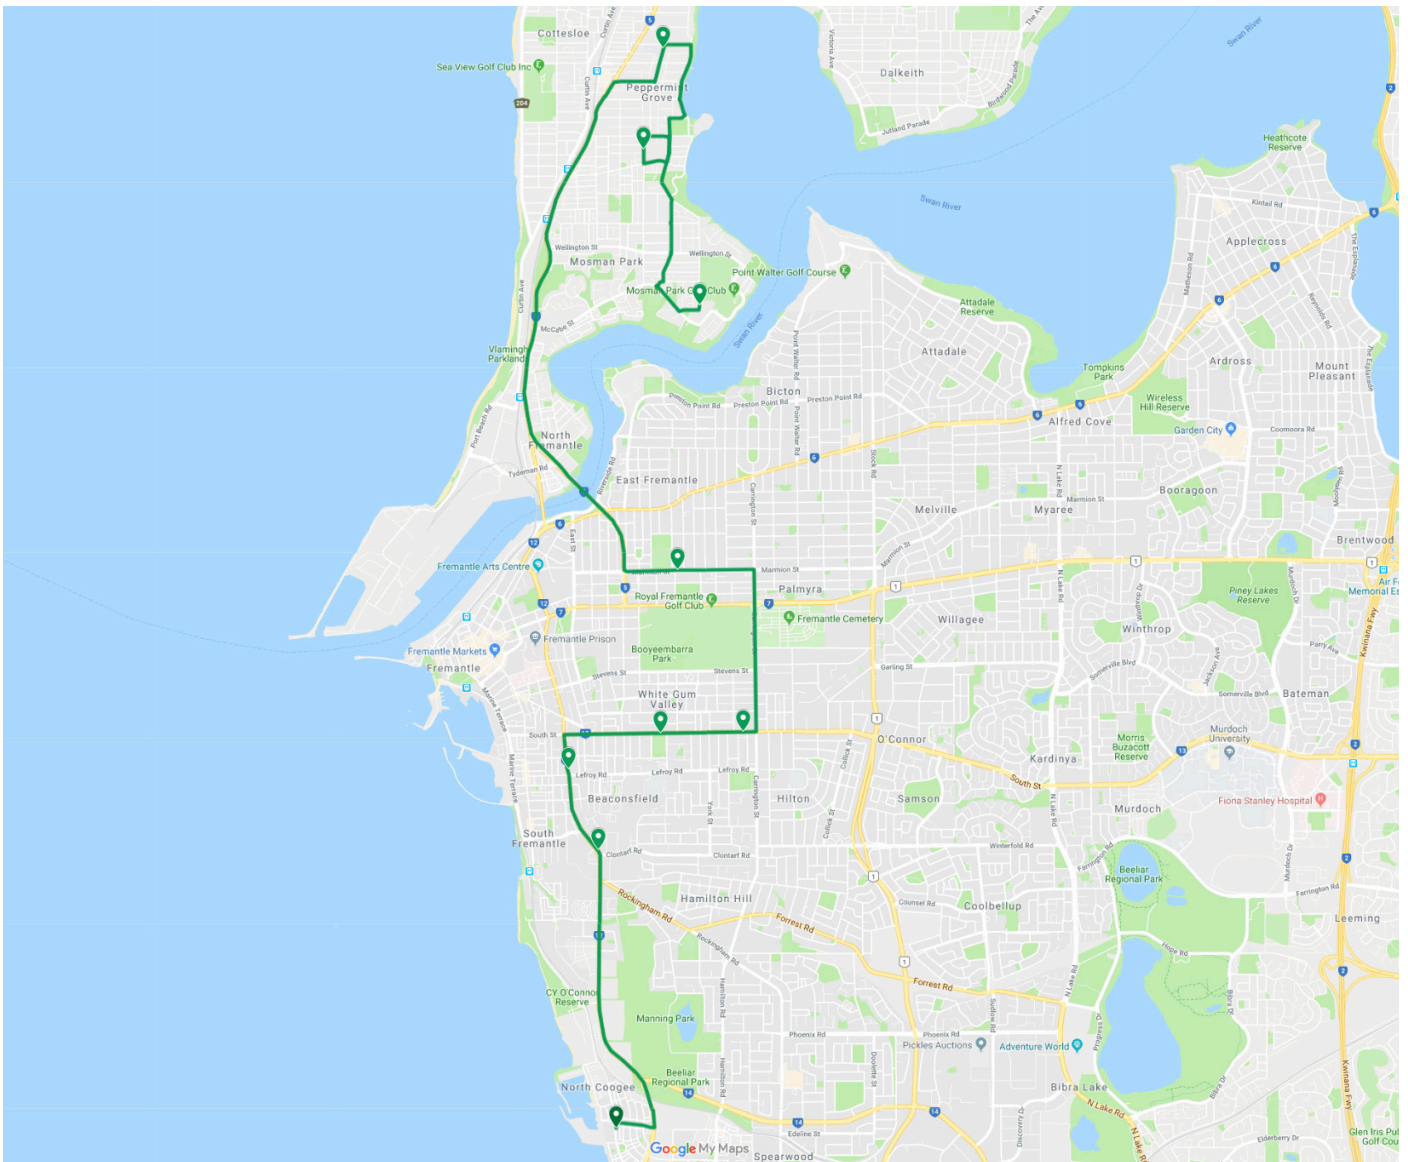

PRESBYTERIAN LADIES' COLLEGE AND SCOTCH COLLEGE SCHOOL BUS ROUTES

Coogee | South Fremantle | East Fremantle | Mosman Park | Peppermint Grove

STOP 1	BUS STOP No. 26370, ORSINO BLVD AFTER NAPOLEAN PDE
STOP 2	BUS STOP No. 10690, HAMPTON RD AFTER MARTHA ST
STOP 3	BUS STOP No. 10476, SOUTH ST OPPOSITE BRUCE LEE OVAL
STOP 4	BUS STOP No. 10747, MARMION ST AFTER CHUDLEIGH ST
STOP 5	BUS STOP No. 10353, MOSMAN PARK TRAIN STATION
STOP 6	ST HILDA'S SENIOR BUS BAY, GLYDE ST BEFORE BAYVIEW TCE (ST HILDA'S JUNIOR STUDENTS DISEMBARK FOR ST HILDA'S SHUTTLE SERVICE)
STOP 7	PLC BUS BAY, VIEW ST AFTER MCNEILL ST (SCOTCH STUDENTS DISEMBARK FOR SOUTH PERTH SERVICE)

Peppermint Grove | Mosman Park | East Fremantle | Beaconsfield | Coogee Bus Route (PM)

Peppermint Grove | Mosman Park | East Fremantle | Beaconsfield | Coogee Bus Route (PM)

STOP 1	ST HILDA'S JUNIOR SCHOOL, OWSTON ST
STOP 2	ST HILDA'S SENIOR SCHOOL, PALMERSTON ST BUS BAYS
STOP 3	PLC BUS BAY, VIEW ST AFTER MCNEILL ST (COLLECT SCOTCH STUDENTS FROM SOUTH PERTH SERVICE)
STOP 4	BUS STOP No. 10698, MARMION ST AFTER ALLEN ST
STOP 5	BUS STOP No. 10552, SOUTH ST AFTER CADD ST
STOP 6	BUS STOP 10556, SOUTH ST NEAR BRUCE LEE OVAL
STOP 7	BUS STOP No. 10565, HAMPTON RD BEFORE LEFROY RD
STOP 8	BUS STOP No. 10568, HAMPTON RD AFTER CULVER ST
STOP 9	BUS STOP No. 26377, ORSINO BLVD AFTER PANTHEON AVE