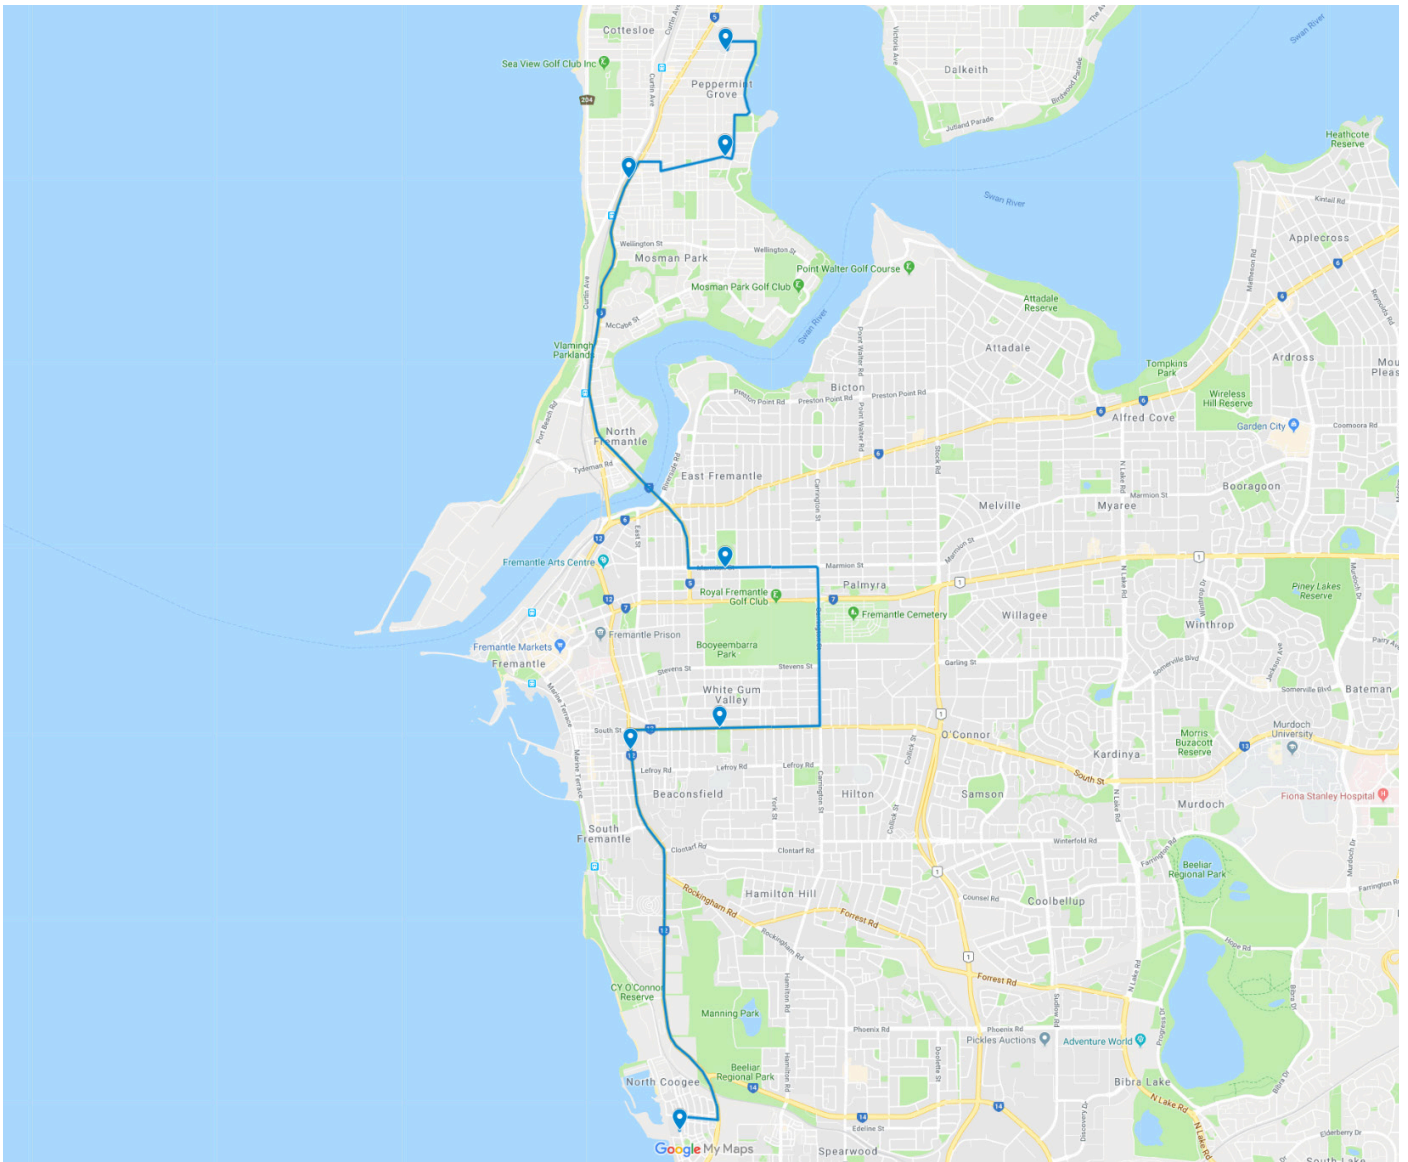

PRESBYTERIAN LADIES' COLLEGE AND SCOTCH COLLEGE SCHOOL BUS ROUTES

Coogee | South Fremantle | East Fremantle | Mosman Park | Peppermint Grove

STOP 1	BUS STOP No. 26370, ORSINO BLVD AFTER NAPOLEAN PDE
STOP 2	BUS STOP No. 10690, HAMPTON RD AFTER MARTHA ST
STOP 3	BUS STOP No. 10476, SOUTH ST OPPOSITE BRUCE LEE OVAL
STOP 4	BUS STOP No. 10747, MARMION ST AFTER CHUDLEIGH ST
STOP 5	BUS STOP No. 10353, MOSMAN PARK TRAIN STATION
STOP 6	ST HILDA'S SENIOR BUS BAY, GLYDE ST BEFORE BAYVIEW TCE (ST HILDA'S JUNIOR STUDENTS DISEMBARK FOR ST HILDA'S SHUTTLE SERVICE)
STOP 7	PLC BUS BAY, VIEW ST AFTER MCNEILL ST (SCOTCH STUDENTS DISEMBARK FOR SOUTH PERTH SERVICE)

Peppermint Grove | Mosman Park | East Fremantle | Beaconsfield | Coogee Bus Route (PM)

Peppermint Grove | Mosman Park | East Fremantle | Beaconsfield | Coogee Bus Route (PM)

STOP 1	ST HILDA'S JUNIOR SCHOOL, OWSTON ST
STOP 2	ST HILDA'S SENIOR SCHOOL, PALMERSTON ST BUS BAYS
STOP 3	PLC BUS BAY, VIEW ST AFTER MCNEILL ST (COLLECT SCOTCH STUDENTS FROM SOUTH PERTH SERVICE)
STOP 4	BUS STOP No. 10698, MARMION ST AFTER ALLEN ST
STOP 5	BUS STOP No. 10552, SOUTH ST AFTER CADD ST
STOP 6	BUS STOP 10556, SOUTH ST NEAR BRUCE LEE OVAL
STOP 7	BUS STOP No. 10565, HAMPTON RD BEFORE LEFROY RD
STOP 8	BUS STOP No. 10568, HAMPTON RD AFTER CULVER ST
STOP 9	BUS STOP No. 26377, ORSINO BLVD AFTER PANTHEON AVE